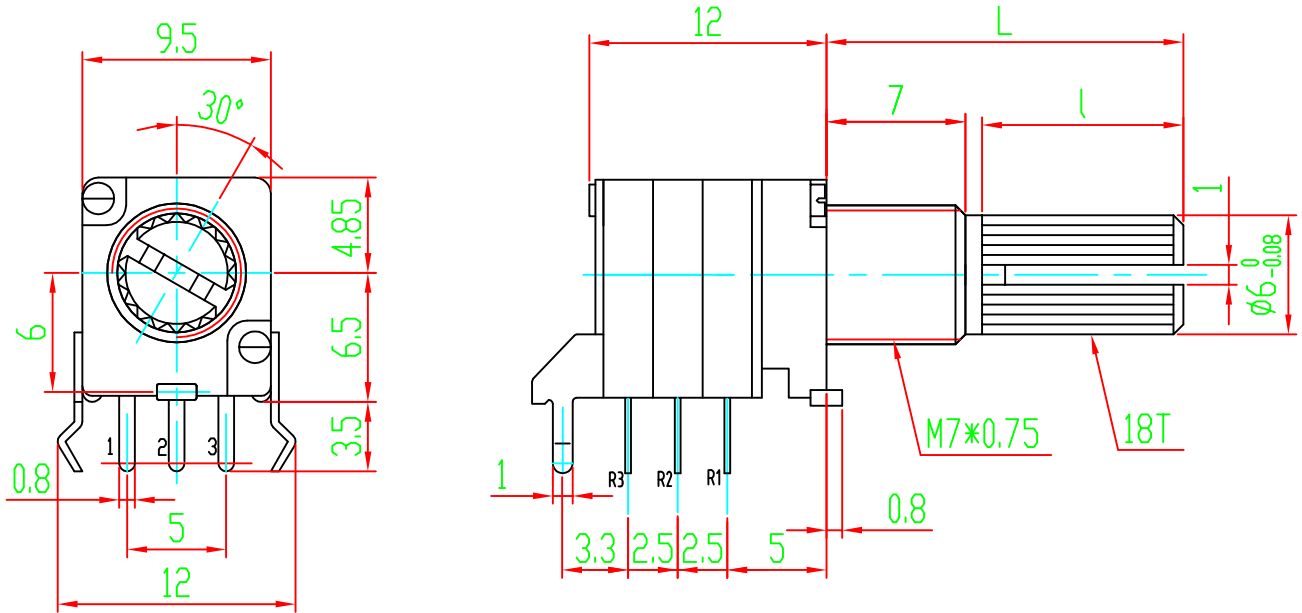

Shaft Shown in Full
C.C.W. Position

P.C.B MOUNTING DETAIL

M	5
	7

L	15	20	25	
l	7	12	12	

02				05			
01				04			
	DATE	REVISION	APPROVED	03			

MODEL: WH9011A-3SJ L15 18T

DRAWING NO:

常州宇豪电子有限公司