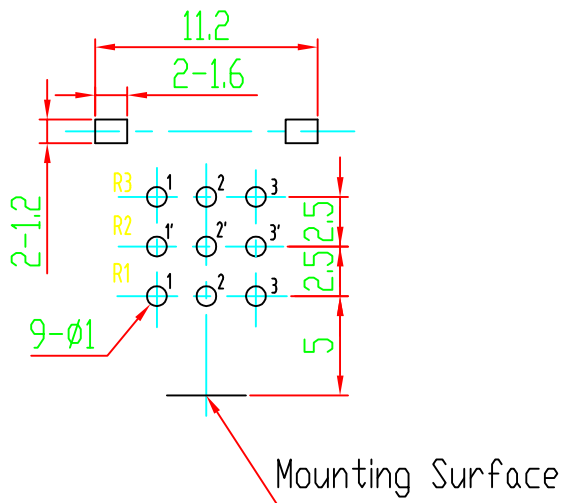

Shaft Shown in Full
C.C.W. Position

P.C.B MOUNTING DETAIL

M	5
	7

L	15	20	25	
l	7	12	12	

02				05			
01				04			
	DATE	REVISION	APPROVED	03			

MODEL: WH9011A-3SJ L15 18T

DRAWING NO:

常州宇豪电子有限公司