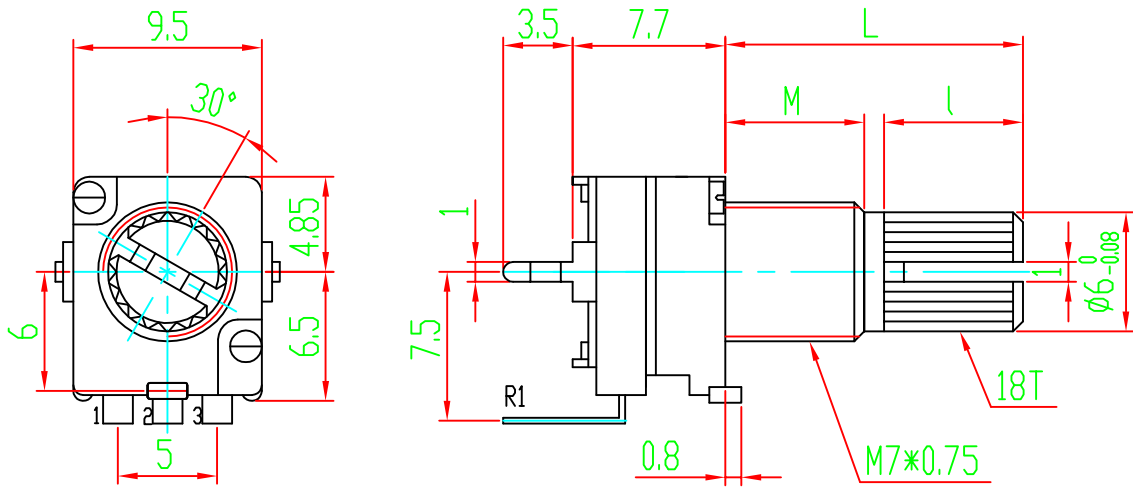

Shaft Shown in Full  
C.C.W. Position

P.C.B MOUNTING DETAIL

M	5
	7

L	15	20	25	
l	7	12	12	

02				05			
01				04			
	DATE	REVISION	APPROVED	03			

MODEL: WH9011A-1XJ L15 18T

DRAWING NO:

常州宇豪电子有限公司