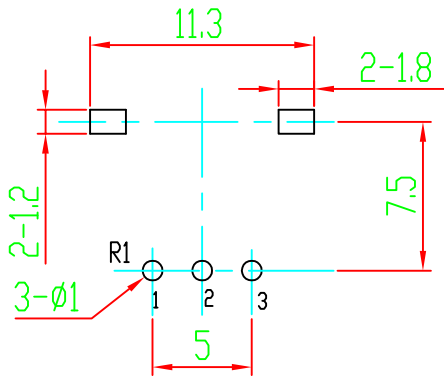

Shaft Shown in Full  
C.C.W. Position

P.C.B MOUNTING DETAIL

M	5
	7

L	15	20	25	
l	7	12	12	

02				05			
01				04			
	DATE	REVISION	APPROVED	03			

MODEL: WH9011A-1XJ L15 18T

DRAWING NO:

常州宇豪电子有限公司