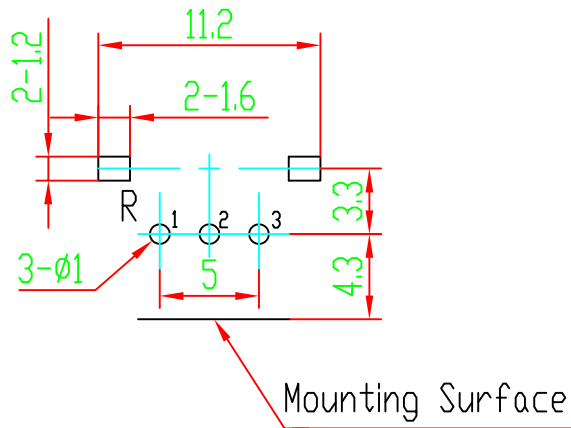

Shaft Shown in Full  
C.C.W. Position

P.C.B MOUNTING DETAIL

L	10				
---	----	--	--	--	--

02				05			
01				04			
	DATE	REVISION	APPROVED	03			

MODEL: WH9011C-1SJ L10H “一”字槽

DRAWING NO:

常州宇豪电子有限公司

CHANGZHOU YUHAO ELECTRONIC CO.,LTD.