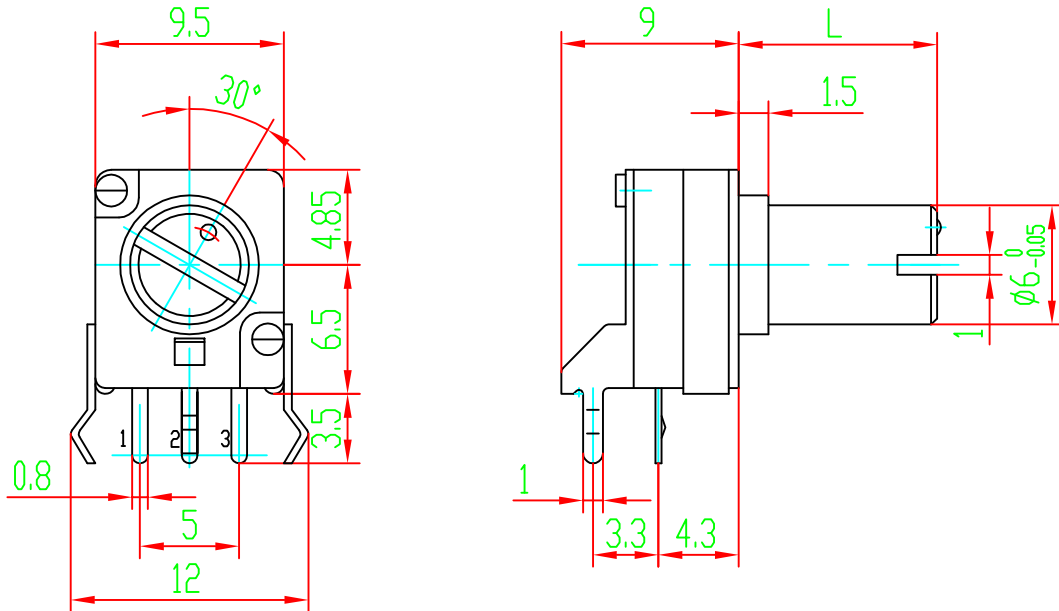

Shaft Shown in Full  
C.C.W. Position

P.C.B MOUNTING DETAIL

L	10				
---	----	--	--	--	--

02				05			
01				04			
	DATE	REVISION	APPROVED	03			

MODEL: WH9011C-1SJ L10H “一”字槽

DRAWING NO:

常州宇豪电子有限公司

CHANGZHOU YUHAO ELECTRONIC CO.,LTD.

DRAW	CHKD	APPD